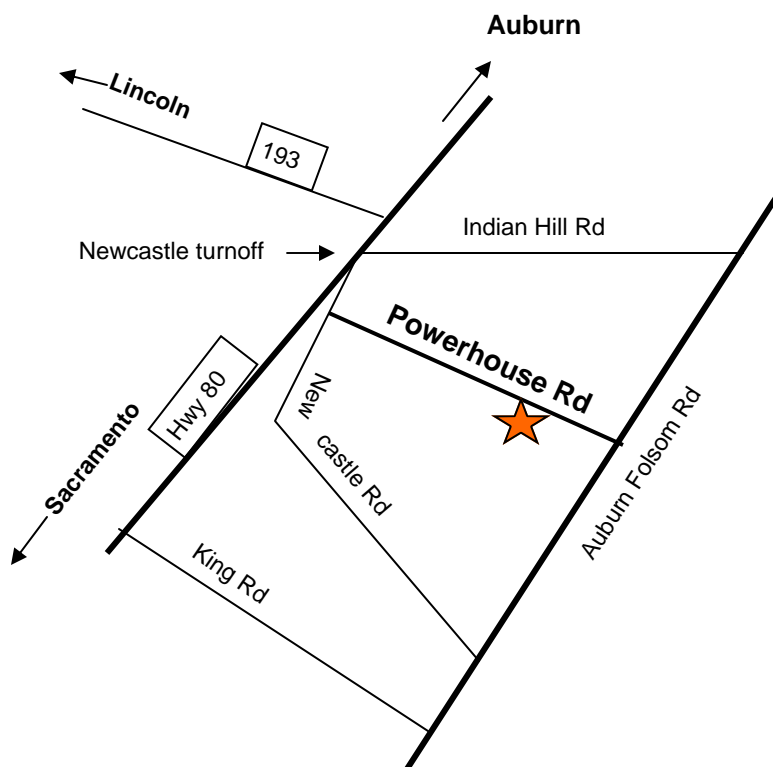

## Map to SNOW'S CITRUS COURT

I-80 to Newcastle turnoff  
West on Newcastle Road  
Left on Powerhouse Road

★ 9860 Powerhouse Road  
Newcastle, CA 95658